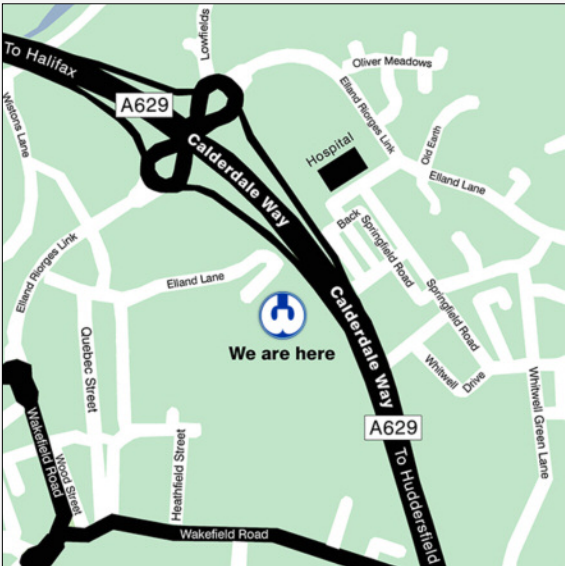

Waxman Training Academy

How to find us

Waxman Training Academy Ltd

Grove Mills
Eiland
West Yorkshire
HX5 9DZ
England

01422 371811
info@waxmantraining.co.uk
www.waxmantraining.co.uk

Waxman Training Academy

How to find us

Directions from Halifax:

Off Elland By-Pass A629
2nd exit signposted Elland Rastrick
At the roundabout take 4th exit signposted
Elland/Ainleys Ind Est
First left at traffic lights (Elland Lane)
First left again
Follow the road round to Grove Mills

Directions from Motorway:

M62 to Exit 24
Down slip road to roundabout
2nd exit Halifax/Elland
Down By-Pass A629
Take first exit signposted Elland
At the roundabout at the bottom turn left
First left at traffic lights (Elland Lane)
First left again
Follow the road round to Grove Mills